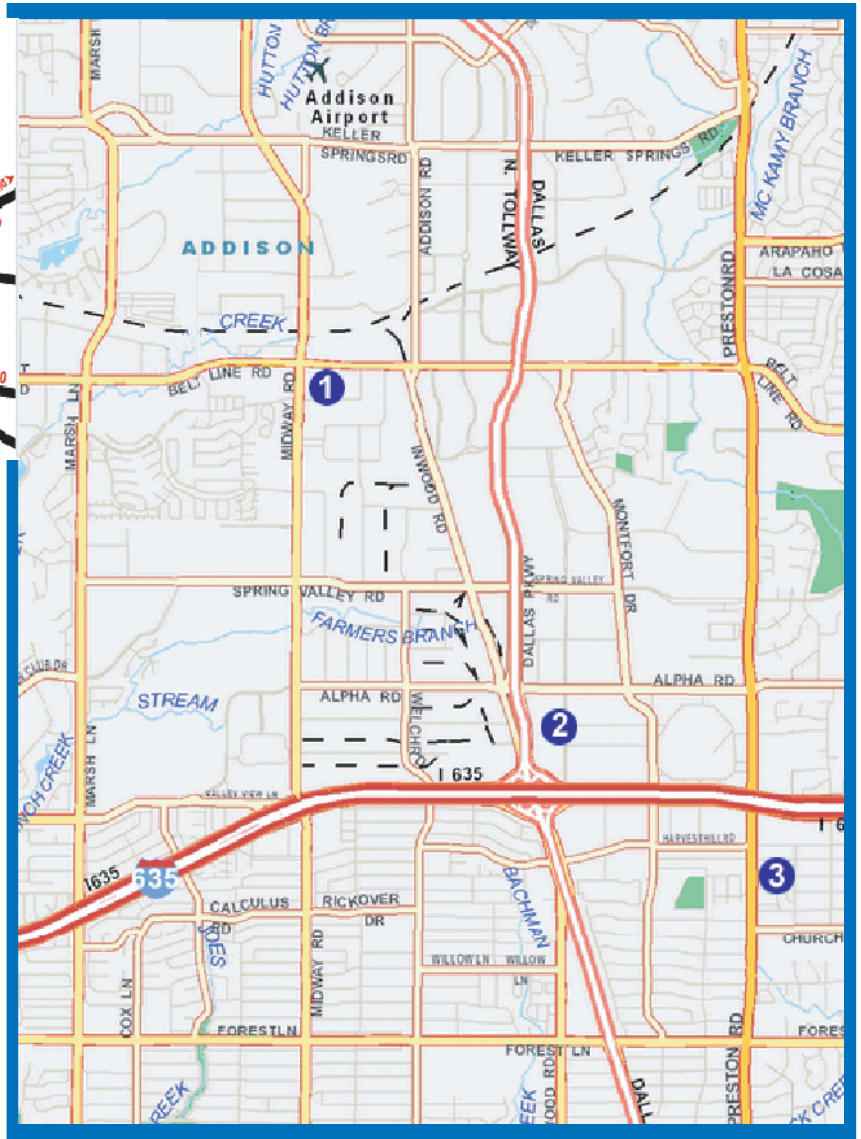

DFW AREA MAP

Country Inn & Suites by Carlson
 4355 Beltway Dr.
 Addison, TX 75001
 972-503-7800

1

Westin Galleria
 13340 Dallas Parkway
 Dallas, TX 75240
 972-934-9494

2

Prestoncrest Church of Christ
 12700 Preston Road
 Dallas, TX 75230
 972-233-2392